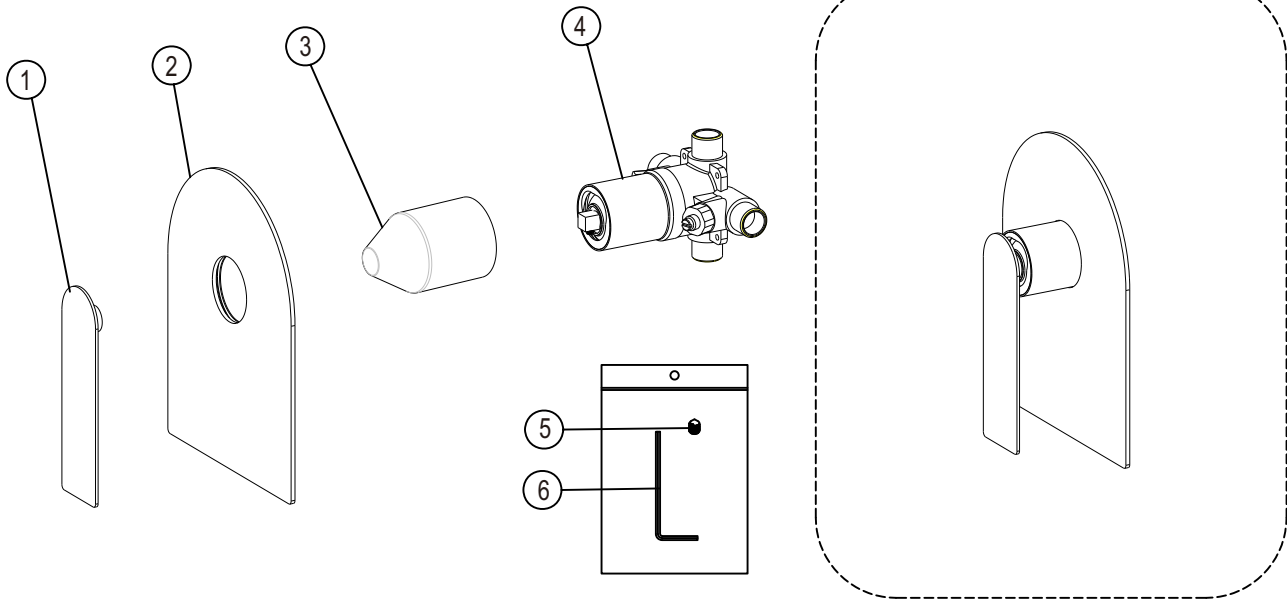

INSTALLATION INSTRUCTION

TRIM HAVANA 1-OPT

※ACCESSORIES CHECKING

LIST OF THE STANDARD ACCESSORIES:

Please double-check the accessory list hereinafter and contact our company or our distributor for any unconformity.

Remarks:

1. Without affecting their performing, accessories may be changed without further notice;
2. Drawings for reference only, Product size & shape refer to actual faucet.

Code	The Accessory List	Quantity	Code	The Accessory List	Quantity
1	Handle	1	6	Allen key	1
2	Plate	1			
3	Plastic guard	1			
4	Main body	1			
5	Screw	1			

※Installation Instructions

- ☆ Do not disassemble the main body, as it has been installed & commissioned correctly & precisely before leaving the factory;
- ☆ To avoid the faucet from jamming, do flush the water pipe before installation;
- ☆ After installation, make sure every joint safely sealed & no leaking;
- ☆ Using condition: Working pressure at 0.05-1.0MPa (including cold & hot water pressure), with applicable water temperature: 4°C-90°C;
- ☆ Make sure to connect the hot/cold inlet pipe correctly, if standing in front, hot water pipe connecting to the left & cold water pipe connecting to the right.

※Installation Procedures

- ☆ Make sure the installation holes to be in right size;
- ☆ Connect the main body & water supply pipe with water inlet pipe.

※Usage

- ☆ How to operate the handle
 - 1) Raise the handle up for opening water; push it down for close;
 - 2) Turn the handle to the left to increase hot water flow for higher water temperature, and lower water temperature by operating reversely.