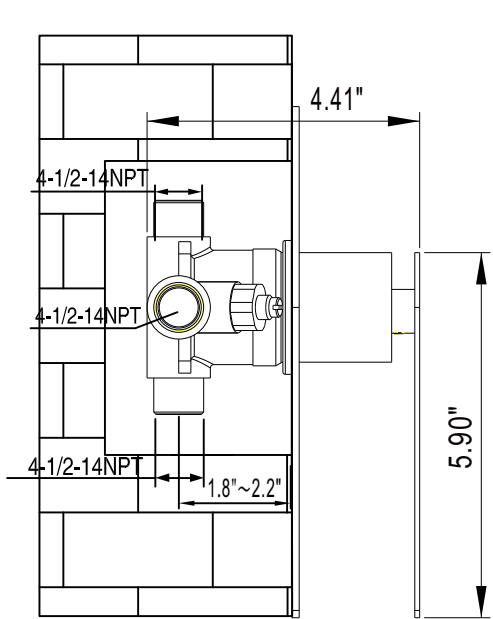

Remarks:

1. Without affecting their performing, accessories may be changed without further notice;
2. Drawings for reference only, Product size & shape refer to actual faucet.

Code	The Accessory List	Quantity	Code	The Accessory List	Quantity
1	Handle	1	6	Allen key	1
2	Plate	1			
3	Plastic guard	1			
4	Main body	1			
5	Screw	1			

※Installation Instructions

- ☆ Do not disassemble the main body, as it has been installed & commissioned correctly & precisely before leaving the factory;
- ☆ To avoid the faucet from jamming, do flush the water pipe before installation;
- ☆ After installation, make sure every joint safely sealed & no leaking;
- ☆ Using condition: Working pressure at 0.05-1.0MPa (including cold & hot water pressure), with applicable water temperature: 4°C-90°C;
- ☆ Make sure to connect the hot/cold inlet pipe correctly, if standing in front, hot water pipe connecting to the left & cold water pipe connecting to the right.

※Installation Procedures

- ☆ Make sure the installation holes to be in right size;
- ☆ Connect the main body & water supply pipe with water inlet pipe.

※Usage

- ☆ How to operate the handle
 - 1) Raise the handle up for opening water; push it down for close;
 - 2) Turn the handle to the left to increase hot water flow for higher water temperature, and lower water temperature by operating reversely.