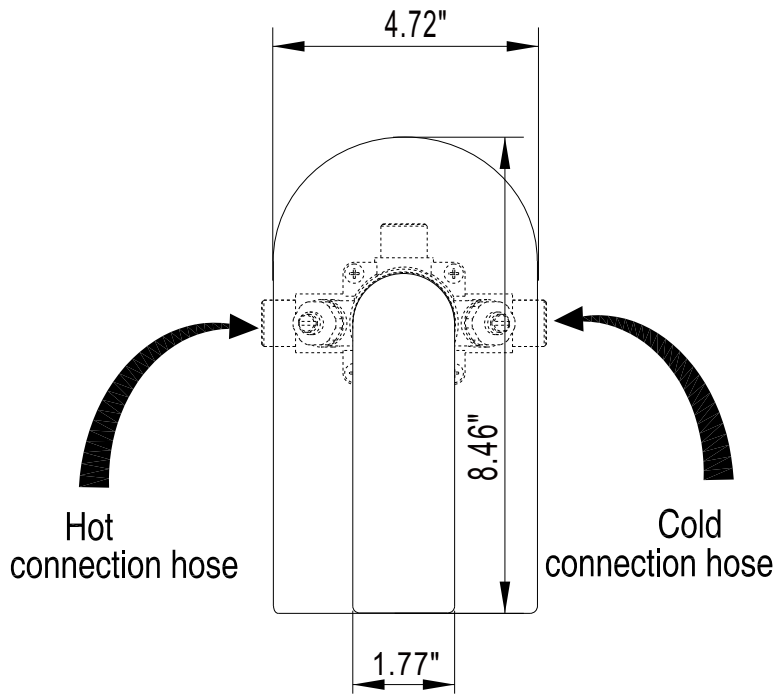

Remarks:

1. Without affecting their performing, accessories may be changed without further notice;
2. Drawings for reference only, Product size & shape refer to actual faucet.

Code	The Accessory List	Quantity	Code	The Accessory List	Quantity
1	Handle	1	6	Allen key	1
2	Plate	1			
3	Plastic guard	1			
4	Main body	1			
5	Screw	1			

※Installation Instructions

- ☆ Do not disassemble the main body, as it has been installed & commissioned correctly & precisely before leaving the factory;
- ☆ To avoid the faucet from jamming, do flush the water pipe before installation;
- ☆ After installation, make sure every joint safely sealed & no leaking;
- ☆ Using condition: Working pressure at 0.05-1.0MPa (including cold & hot water pressure), with applicable water temperature: 4°C-90°C;
- ☆ Make sure to connect the hot/cold inlet pipe correctly, if standing in front, hot water pipe connecting to the left & cold water pipe connecting to the right.

※Installation Procedures

- ☆ Make sure the installation holes to be in right size;
- ☆ Connect the main body & water supply pipe with water inlet pipe.

※Usage

- ☆ How to operate the handle
 - 1) Raise the handle up for opening water; push it down for close;
 - 2) Turn the handle to the left to increase hot water flow for higher water temperature, and lower water temperature by operating reversely.