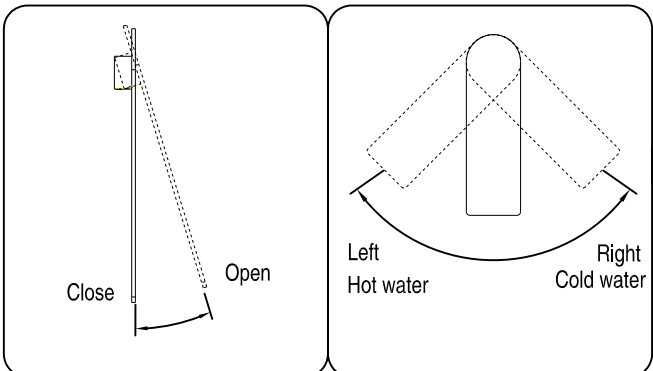

Remarks:

1. Without affecting their performing, accessories may be changed without further notice;
2. Drawings for reference only, Product size & shape refer to actual faucet.

Code	The Accessory List	Quantity	Code	The Accessory List	Quantity
1	Handle	1	6	Allen key	1
2	Plate	1			
3	Plastic guard	1			
4	Main body	1			
5	Screw	1			

※Installation Instructions

- ☆ Do not disassemble the main body, as it has been installed & commissioned correctly & precisely before leaving the factory;
- ☆ To avoid the faucet from jamming, do flush the water pipe before installation;
- ☆ After installation, make sure every joint safely sealed & no leaking;
- ☆ Using condition: Working pressure at 0.05-1.0MPa (including cold & hot water pressure), with applicable water temperature: 4°C-90°C;
- ☆ Make sure to connect the hot/cold inlet pipe correctly, if standing in front, hot water pipe connecting to the left & cold water pipe connecting to the right.

※Installation Procedures

- ☆ Make sure the installation holes to be in right size;
- ☆ Connect the main body & water supply pipe with water inlet pipe.

※Usage

- ☆ How to operate the handle
 - 1) Raise the handle up for opening water; push it down for close;
 - 2) Turn the handle to the left to increase hot water flow for higher water temperature, and lower water temperature by operating reversely.