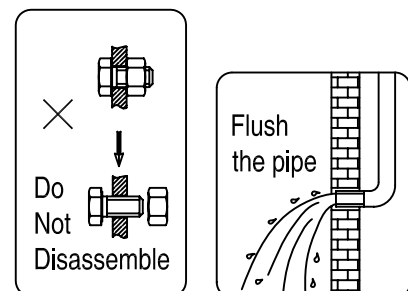

INSTALLATION INSTRUCTION

TRIM HAVANA 1-OPT

※ACCESSORIES CHECKING

LIST OF THE STANDARD ACCESSORIES:

Please double-check the accessory list hereinafter and contact our company or our distributor for any unconformity.

Remarks:

1. Without affecting their performing, accessories may be changed without further notice;
2. Drawings for reference only, Product size & shape refer to actual faucet.

Code	The Accessory List	Quantity	Code	The Accessory List	Quantity
1	Handle	1	6	Allen key	1
2	Plate	1			
3	Plastic guard	1			
4	Main body	1			
5	Screw	1			

※Installation Instructions

- ☆ Do not disassemble the main body, as it has been installed & commissioned correctly & precisely before leaving the factory;
- ☆ To avoid the faucet from jamming, do flush the water pipe before installation;
- ☆ After installation, make sure every joint safely sealed & no leaking;
- ☆ Using condition: Working pressure at 0.05-1.0MPa (including cold & hot water pressure), with applicable water temperature: 4°C-90°C;
- ☆ Make sure to connect the hot/cold inlet pipe correctly, if standing in front, hot water pipe connecting to the left & cold water pipe connecting to the right.

※Installation Procedures

- ☆ Make sure the installation holes to be in right size;
- ☆ Connect the main body & water supply pipe with water inlet pipe.

※Usage

- ☆ How to operate the handle
 - 1) Raise the handle up for opening water; push it down for close;
 - 2) Turn the handle to the left to increase hot water flow for higher water temperature, and lower water temperature by operating reversely.