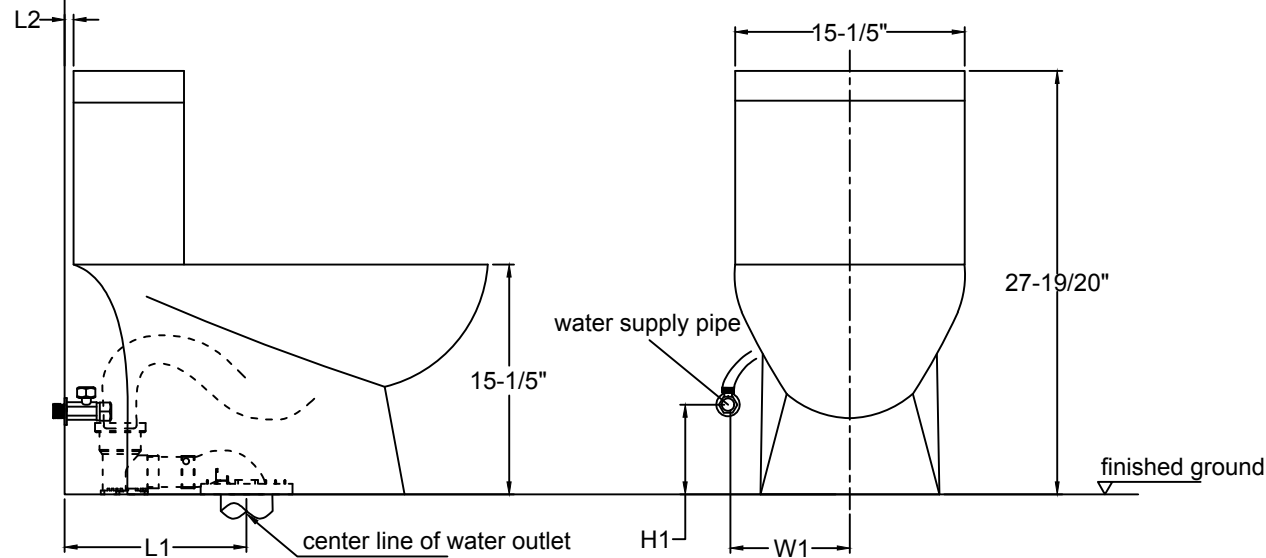

One piece siphonic water closet		
Mode_number	TB346M/L	
Size	27-19/20"x15-1/5"x27-19/20" in	
Water	<6 L	
Flush type	Siphonic type	
Diameter of outlet	3-7/10" mm	
Roughing-in	Code	L1
	M	12"
	L	15-3/4"

Installation size suggestion	
H1	5-9/10"
W1	8-3/5"
L2	4/5"

Unit: in