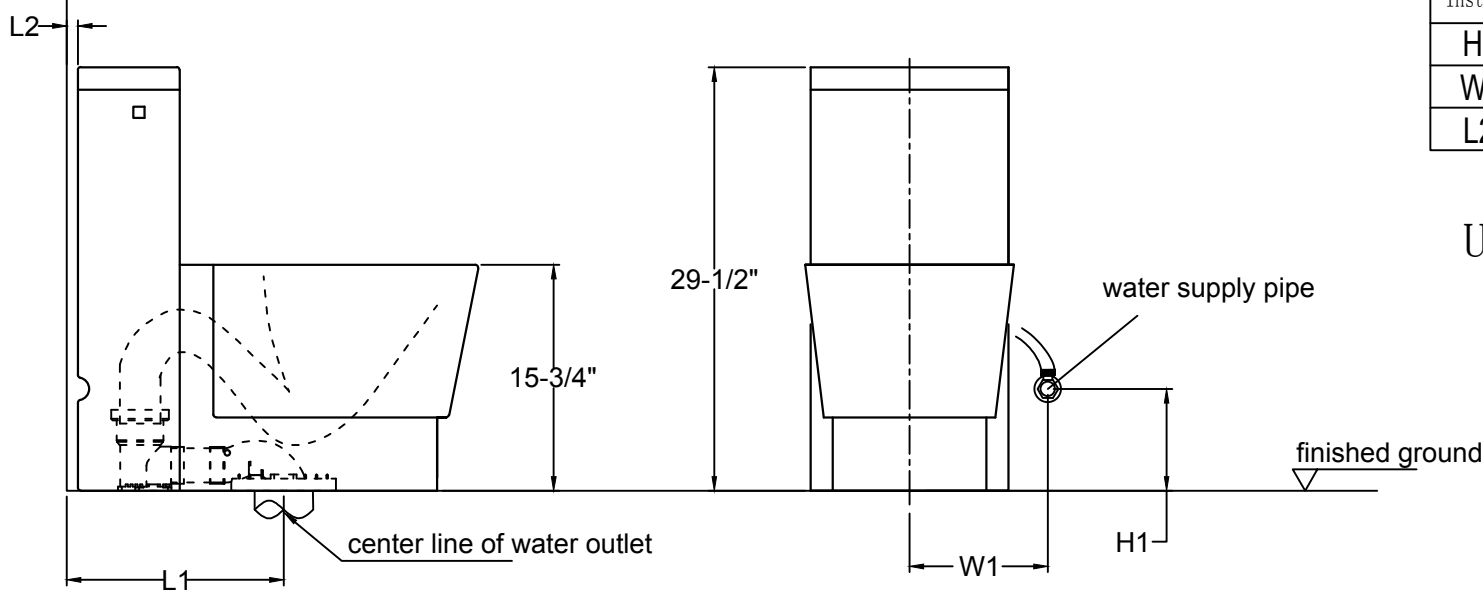

One piece siphonic water closet		
Mode_number	TB357M/L	
Size	27-3/5"x15"x29-1/2" in	
Water	< 6 L	
Flush type	Siphonic type	
Diameter of outlet	3-7/10" mm	
Roughing-in	Code	L1
	M	12"
	L	15-3/4"

Installation size suggestion	
H1	7-1/10"
W1	7-8/9"
L2	4/5"