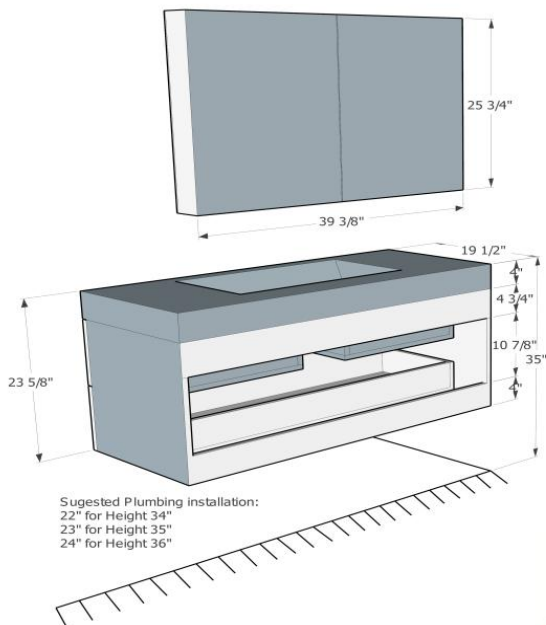

# Maya 47"

Top View

Back View

Front View