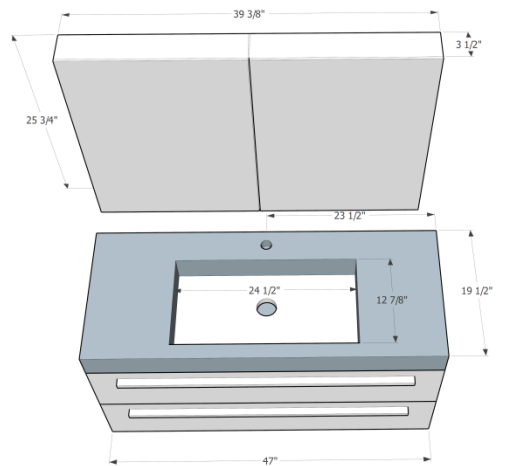

# Maya 47"

Top View

Back View

Front View